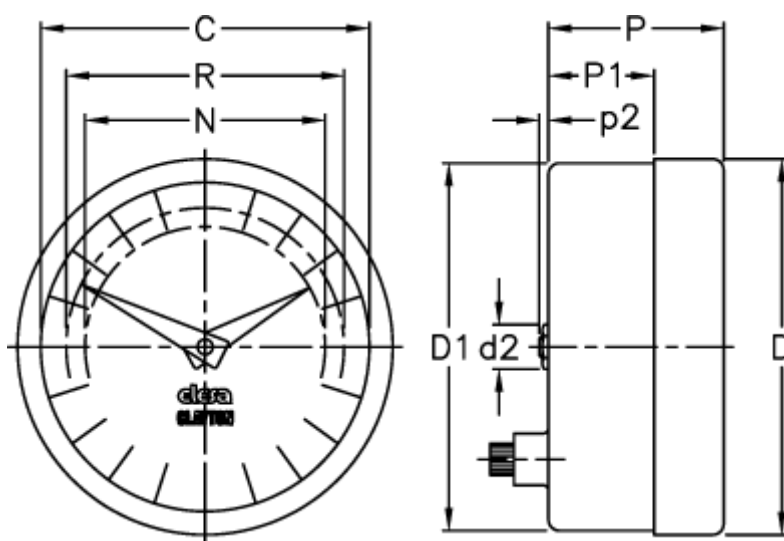

Article number: 2307024042

Description: E+G Positive drive indicator  
PA01-0006-S

## Measures

C = 42

R = 37

D = 49.6

D1 = 48.3

d2 = 8

N = 30

P = 30

P1 = 20.5

p2 = 1.6